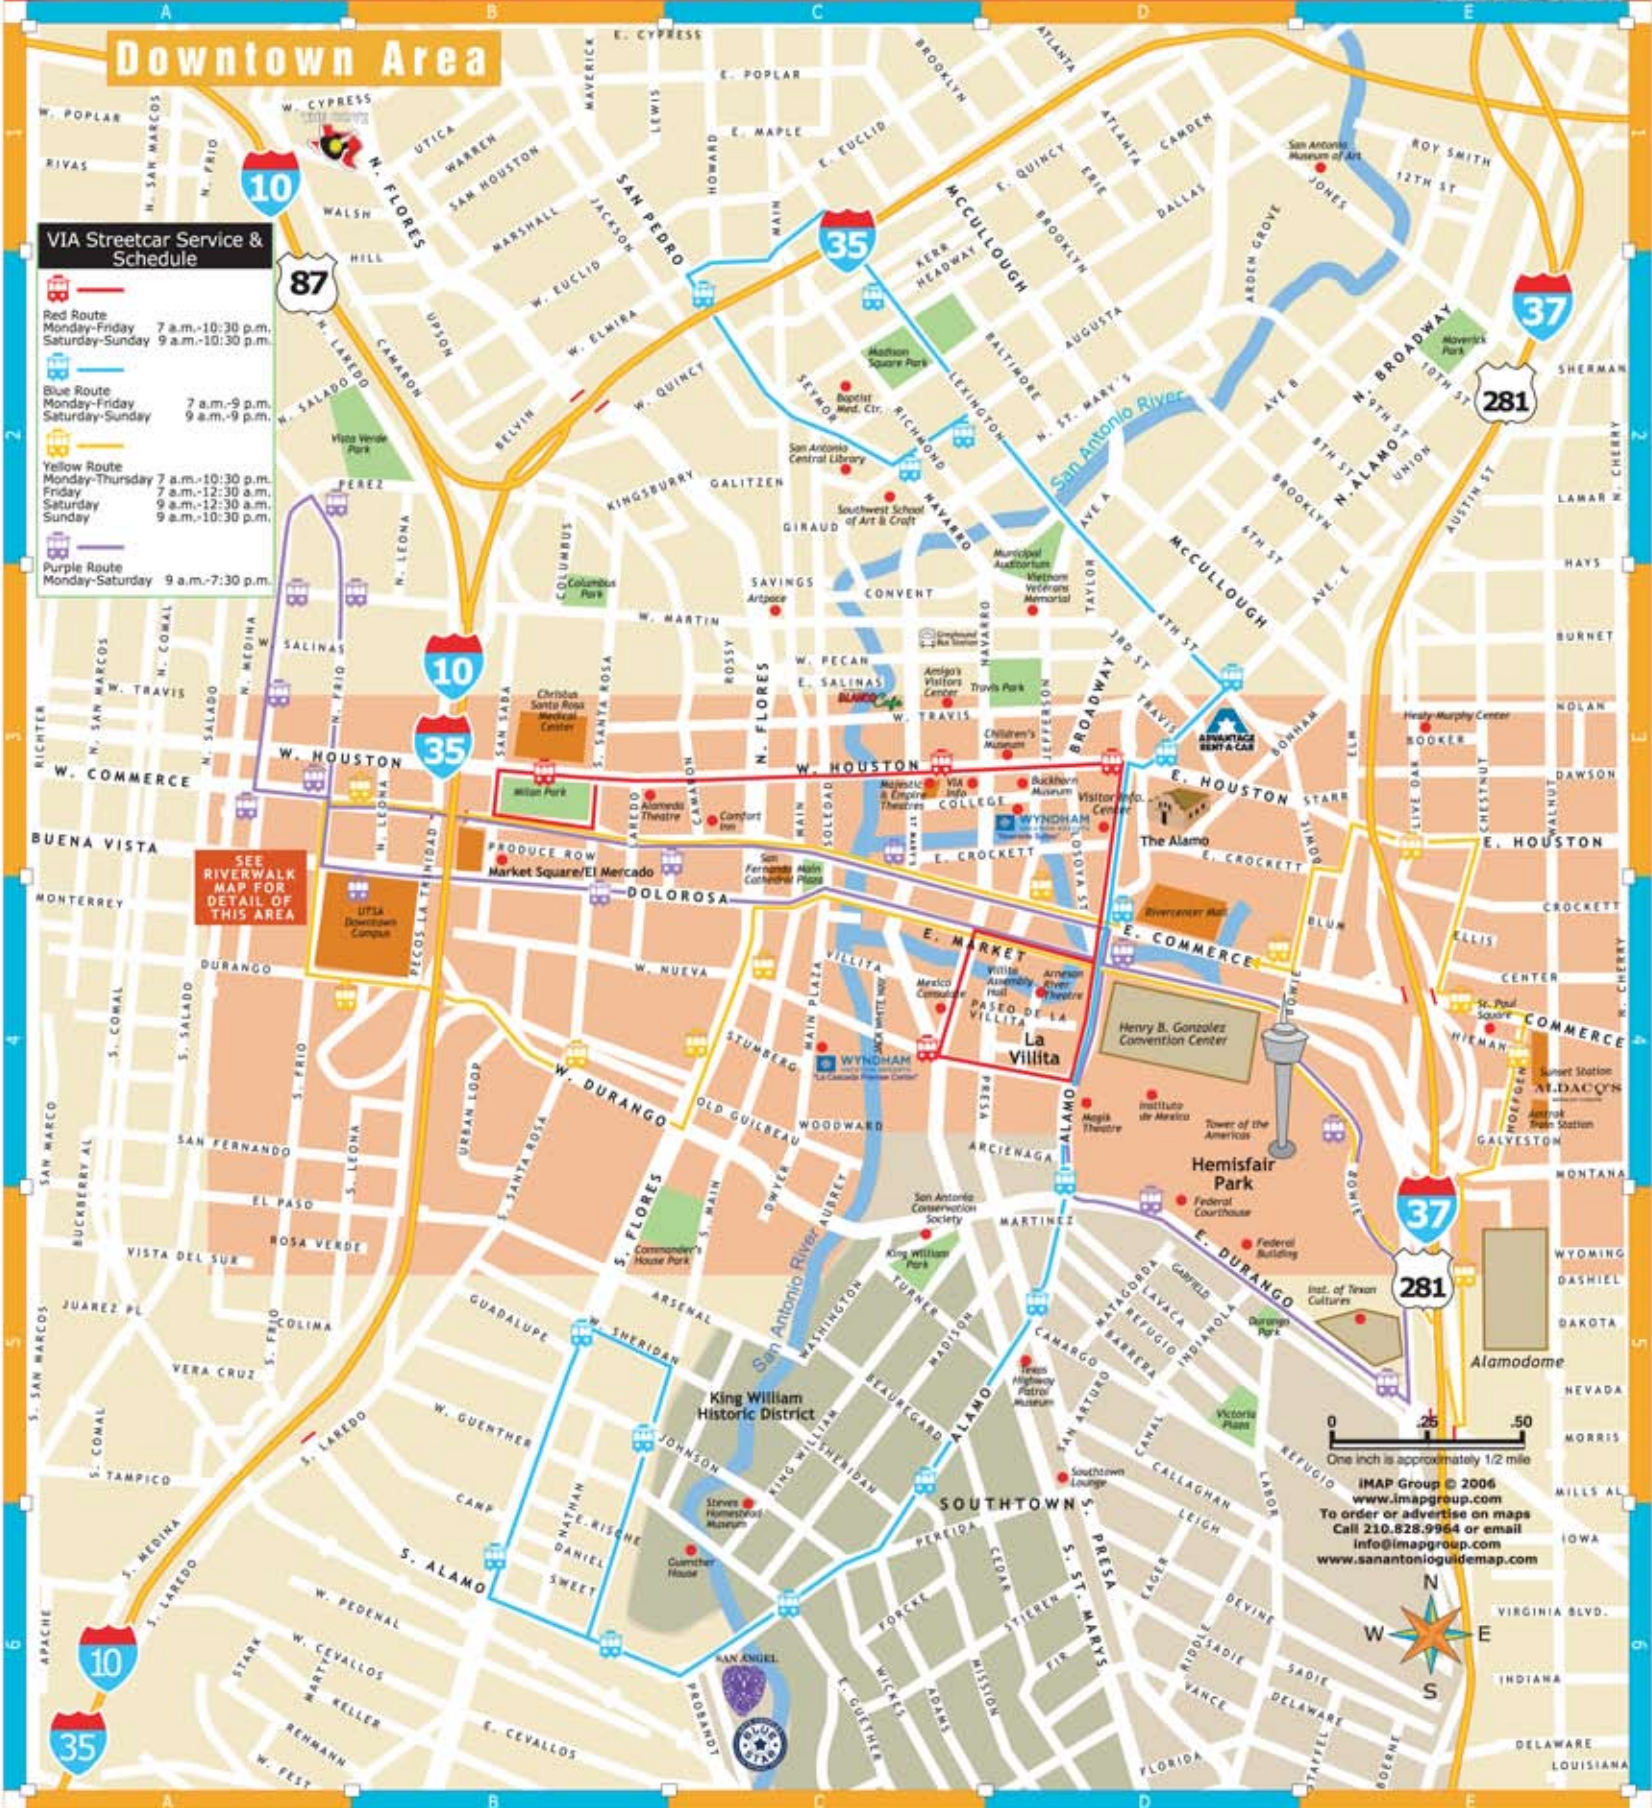

CE
\$15 Value
Concierges Edition

San Antonio Guide Map

A Crossroads of Cultures

Find Your Way & Plan Your Day

Where to Go

Where to Eat

Where to Stay

Downtown Area

VIA Streetcar Service & Schedule

-  **Red Route**
Monday-Friday 7 a.m.-10:30 p.m.
Saturday-Sunday 9 a.m.-10:30 p.m.
-  **Blue Route**
Monday-Friday 7 a.m.-9 p.m.
Saturday-Sunday 9 a.m.-9 p.m.
-  **Yellow Route**
Monday-Thursday 7 a.m.-10:30 p.m.
Friday 7 a.m.-12:30 a.m.
Saturday 9 a.m.-12:30 a.m.
Sunday 9 a.m.-10:30 p.m.
-  **Purple Route**
Monday-Saturday 9 a.m.-7:30 p.m.

SEE RIVERWALK MAP FOR
DETAIL OF
THIS AREA

0 25 50
One Inch is approximately 1/2 mile

IMAP Group © 2006
www.imapgroup.com
To order or advertise on maps
Call 210.828.9964 or email
info@imapgroup.com
www.sanantonioguidemap.com