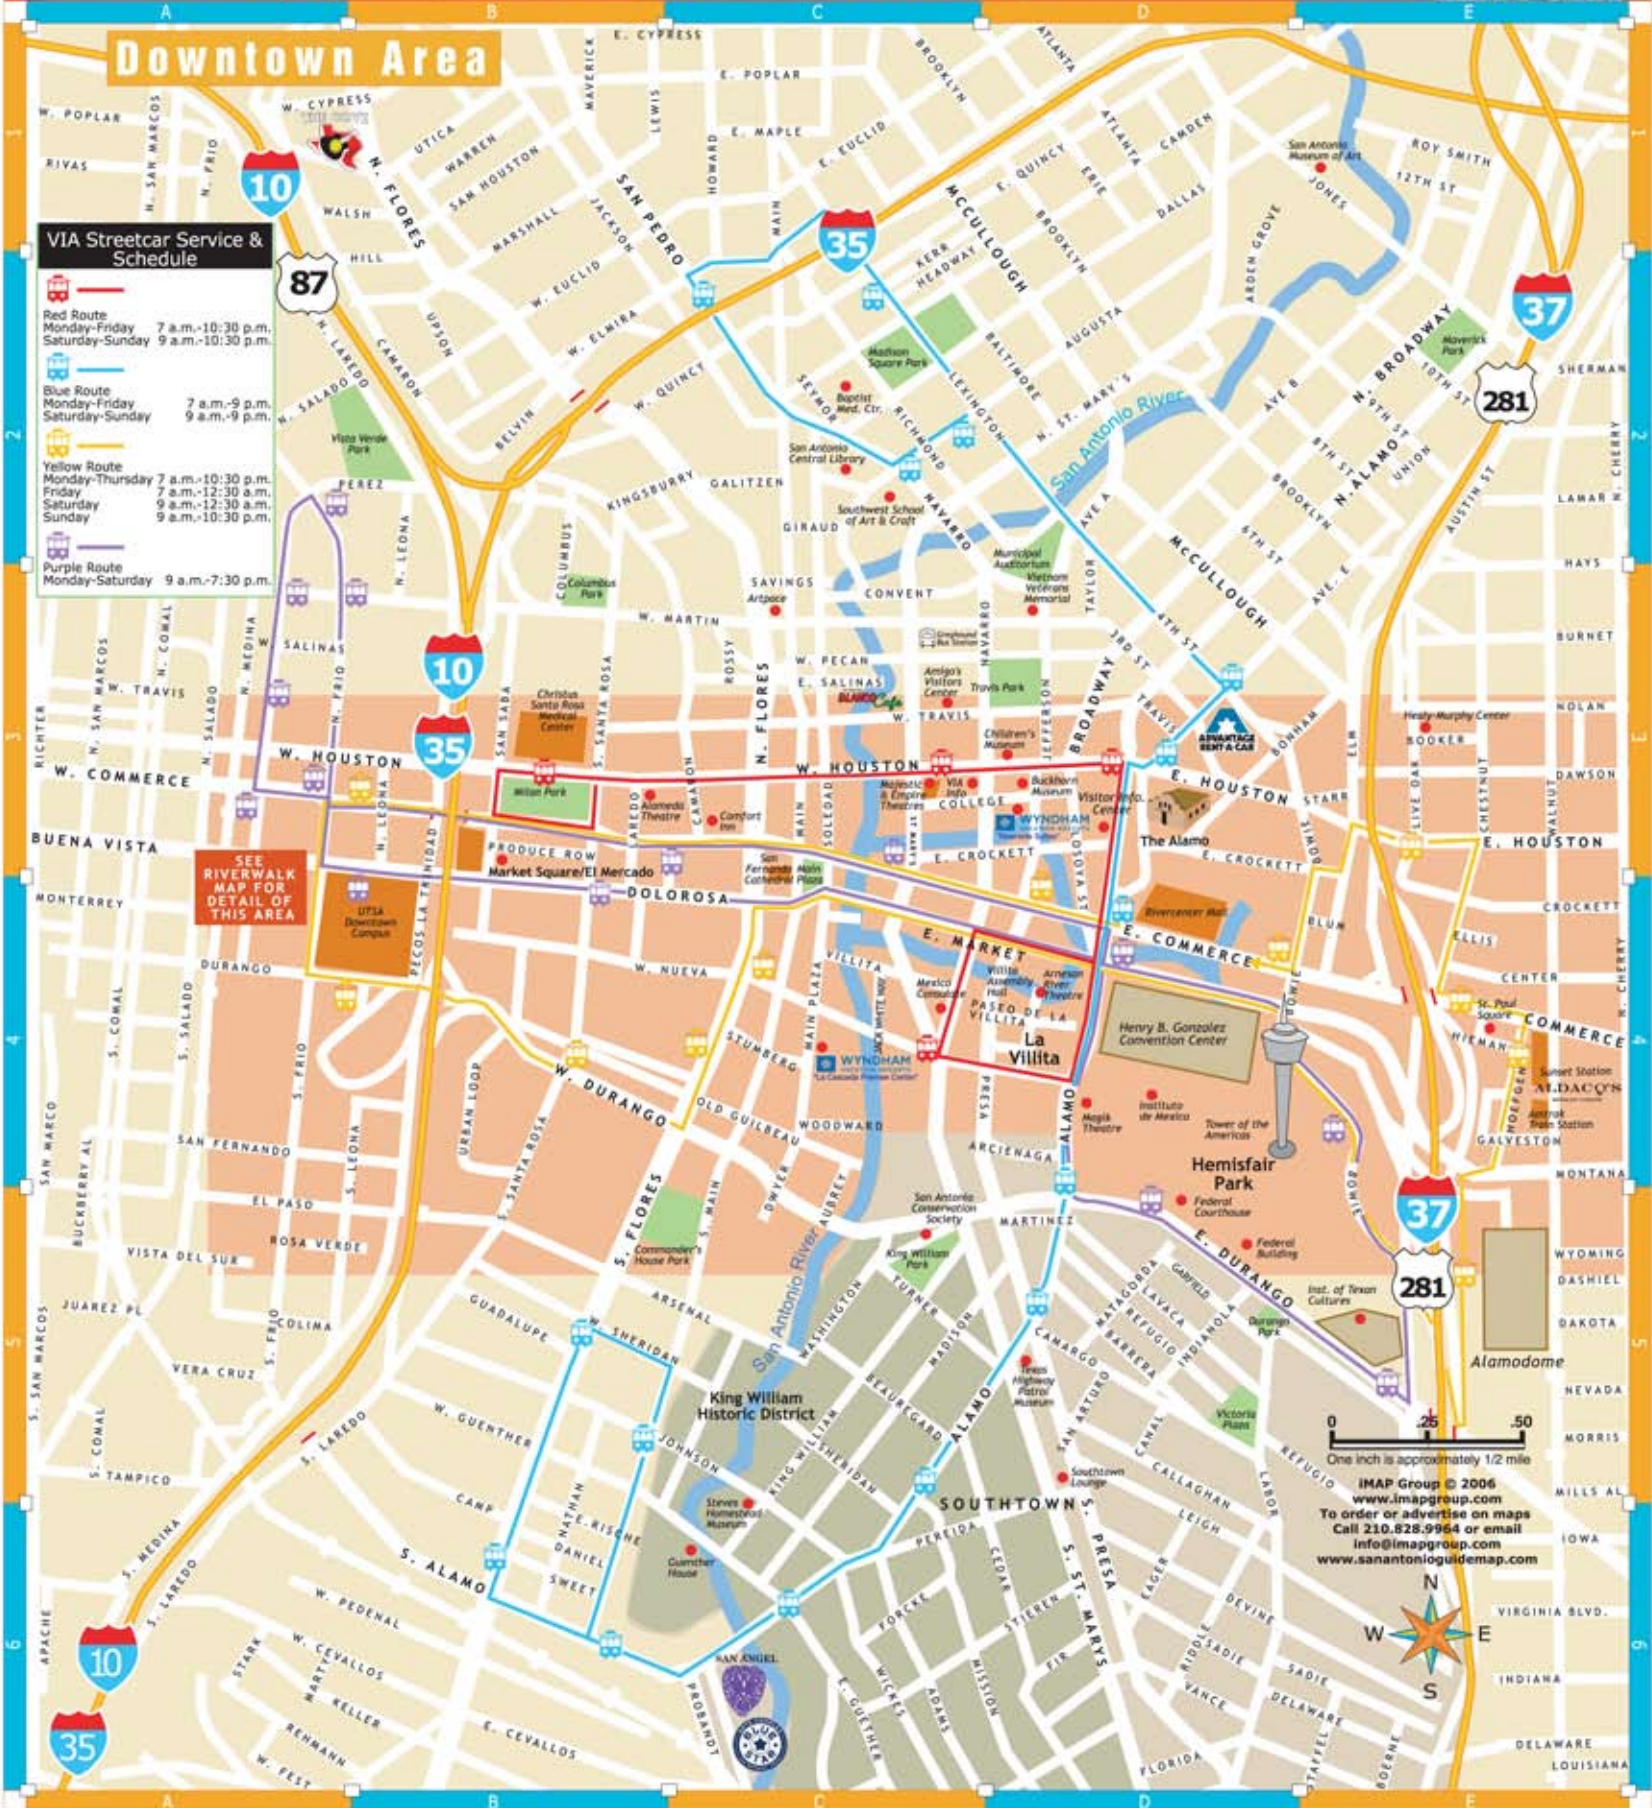

CE
\$15 Value
Concierges Edition

San Antonio Guide Map

A Crossroads of Cultures

Find Your Way & Plan Your Day

Where to Go

Where to Eat

Where to Stay

Downtown Area

VIA Streetcar Service & Schedule

- Red Route**
Monday-Friday 7 a.m.-10:30 p.m.
Saturday-Sunday 9 a.m.-10:30 p.m.
- Blue Route**
Monday-Friday 7 a.m.-9 p.m.
Saturday-Sunday 9 a.m.-9 p.m.
- Yellow Route**
Monday-Thursday 7 a.m.-10:30 p.m.
Friday 7 a.m.-12:30 a.m.
Saturday 9 a.m.-12:30 a.m.
Sunday 9 a.m.-10:30 p.m.
- Purple Route**
Monday-Saturday 9 a.m.-7:30 p.m.

SEE RIVERWALK MAP FOR DETAIL OF THIS AREA

0 25 50
One inch is approximately 1/2 mile

IMAP Group © 2006
www.imapgroup.com
To order or advertise on maps
Call 210.828.9964 or email
info@imapgroup.com
www.sanantonioguidemap.com

VIRGINIA BLVD.
INDIANA
DELAWARE
LOUISIANA